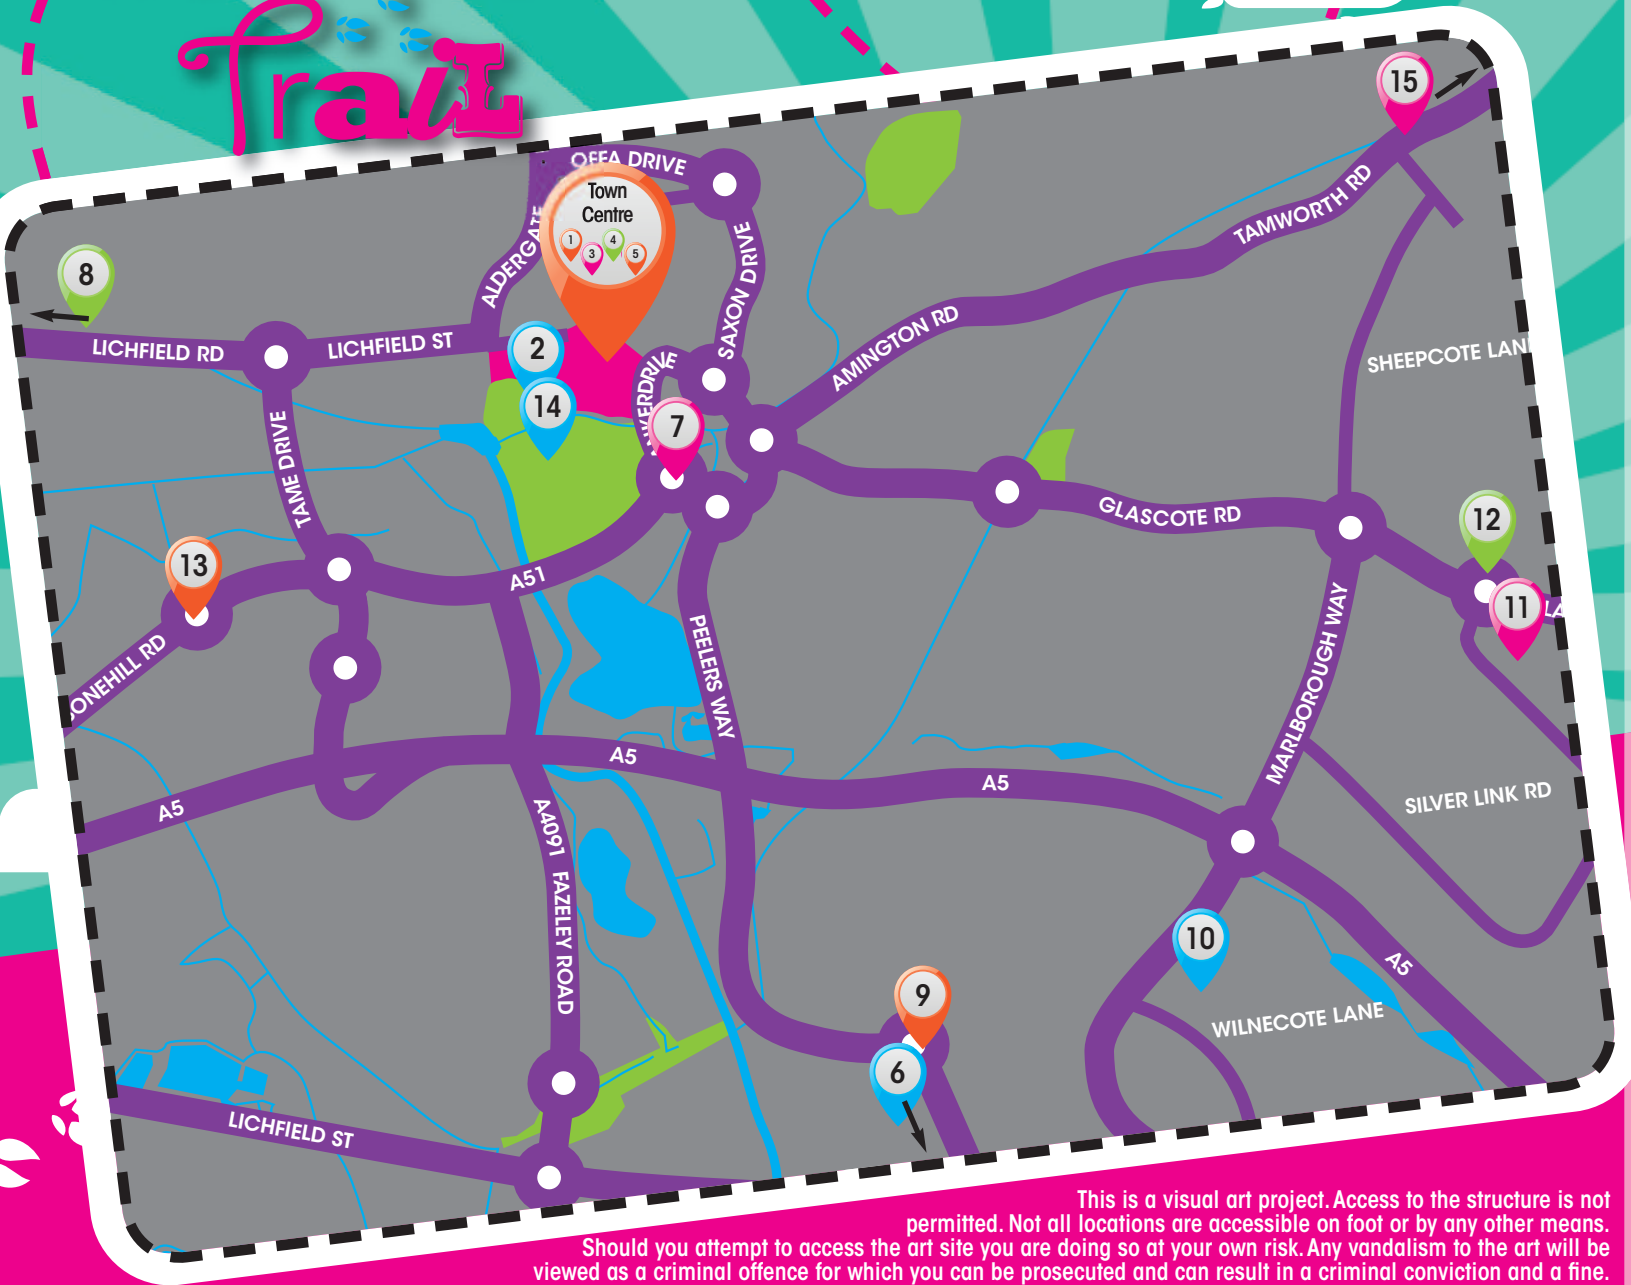

# I AM trotters trail

- 1 The Peel Society Pig**  
 Location: Flower bed next to Robert Peel statue.  
 Market Street, Tamworth B79 7LY.
- 2 Tamworth Heritage Society Pig**  
 Location: Tamworth Castle Grounds.  
 Holloway B79 7NA.
- 3 St Elizabeth's Primary School Pig**  
 Location: St Editha's Church.  
 Church Street, Tamworth B79 7BX.
- 4 Stoneydelph Primary School Pig**  
 Location: Top of Little Church Lane.  
 Little Church Lane, Tamworth B79 7AX.
- 5 Arts & Events Team Pig**  
 Location: Tamworth Assembly Rooms,  
 Corporation Street, Tamworth B79 7DN.
- 6 Dosthill Primary School Pig**  
 Location: Dosthill Park, by the rocks.  
 Blackwood Road, Dosthill B77 1LL.
- 7 Coton Green Primary School Pig**  
 Location: Snowdome Island.  
 Riverdrive, Tamworth B79 7ND.
- 8 Thomas Barnes School Pig**  
 Location: The Fox Flower Box.  
 Lichfield Road, Tamworth B79 7SH.
- 9 Bird's Bush Primary School Pig**  
 Location: Lifeboats Island Two Gates  
 Tamworth Road, Tamworth B77 1EA.
- 10 Community Cafe Pig**  
 Location: Tamworth Community Fire Station,  
 Marlborough Way, Tamworth B77 2NW.
- 11 YOSH Youth Club Pig**  
 Location: Sacred Heart, Silver Link,  
 Tamworth B77 2EA.
- 12 Two Rivers Primary School Pig**  
 Location: Roundabout, Glascofe Road and Silver  
 Link Road B77 2EA.
- 13 Tamworth Herald Pig**  
 Location: Roundabout, Cardinal Point on Ventura  
 Park (by the Audi Garage) Tamworth B78 3HD.
- 14 Tamworth Lions Pig**  
 Location: Rear of Pavilion Café, near play area,  
 Tamworth Castle Grounds, Holloway, Tamworth B79 7PB.
- 15 Dosthill Rainbows and Brownies Pig**  
 Location: Amington Island.  
 Tamworth Road Island B77 3DG.

trail

**Pigs are popping up in Tamworth!**

Inspired by the Tamworth Sandyback pigs, 15 replica pig models have been created by a range of community groups, businesses and local schools.

The pigs will be trotting out in prime locations around the borough to create a unique 'Trotters Trail'.